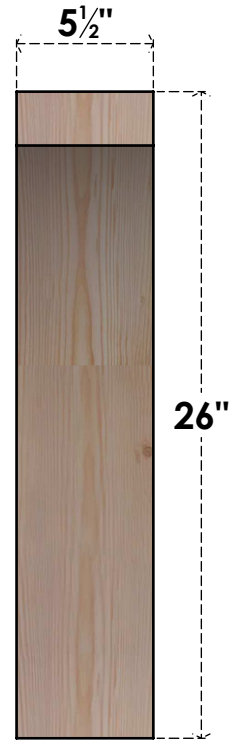

BRC06X18X26THR00SDF

5 1/2"W X 18"D X 26"H THORTON SMOOTH BRACE, DOUGLAS FIR

SIDE

FRONT

EKENA MILLWORK
 2300 WEST MAIN ST.
 CLARKSVILLE, TX 75426
 TOLL FREE: 866-607-0453
 WWW.EKENAMILLWORK.COM

NOTES

1. INSTALLATION TO BE COMPLETED IN ACCORDANCE WITH MANUFACTURER'S SPECIFICATIONS.
2. DRAWING MAY NOT BE TO SCALE
3. THIS DRAWING IS INTENDED FOR DESIGN AND PLANNING PURPOSES ONLY.
4. ALL INFORMATION CONTAINED HEREIN WAS CURRENT AT THE TIME OF DEVELOPMENT BUT MUST BE REVIEWED AND APPROVED BY THE PRODUCT MANUFACTURER TO BE CONSIDERED ACCURATE.
5. PRODUCTS ARE NOT KILN DRIED. THIS ITEM IS UNIQUE AND WILL CONTAIN THE NATURAL VARIATIONS THAT THE WOOD SPECIES OFFERS. THIS MAY RESULT IN VARIATIONS UP TO 1/4"