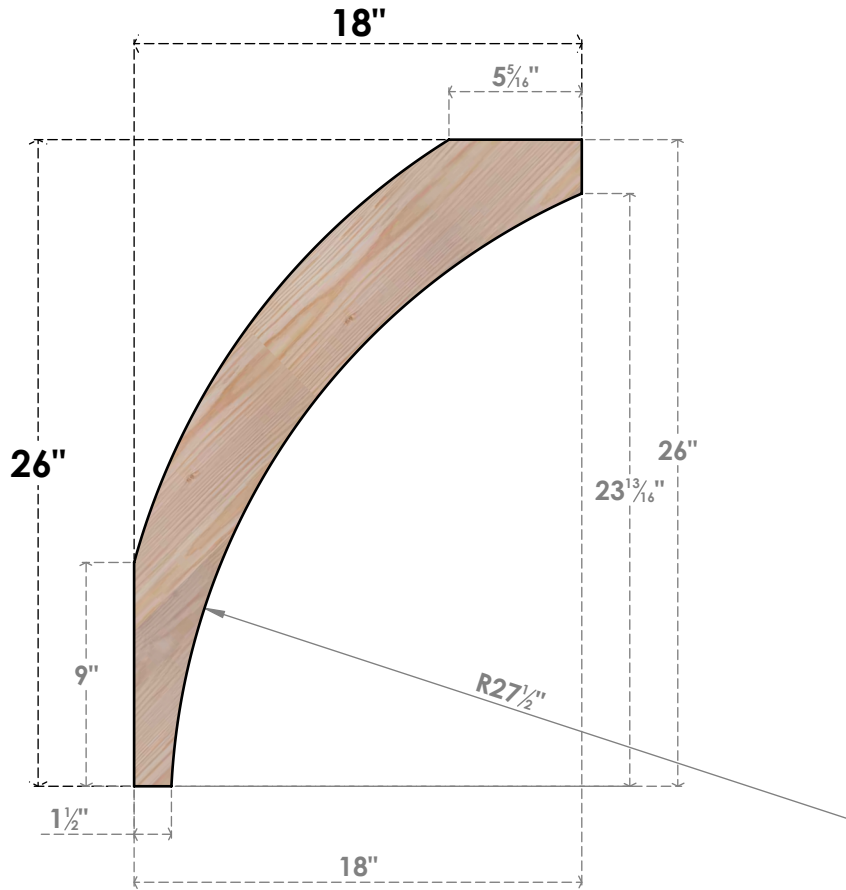

BRC06X18X26THR00SDF

5 1/2"W X 18"D X 26"H THORTON SMOOTH BRACE, DOUGLAS FIR

SIDE

FRONT

EKENA MILLWORK
 2300 WEST MAIN ST.
 CLARKSVILLE, TX 75426
 TOLL FREE: 866-607-0453
 WWW.EKENAMILLWORK.COM

NOTES

1. INSTALLATION TO BE COMPLETED IN ACCORDANCE WITH MANUFACTURER'S SPECIFICATIONS.
2. DRAWING MAY NOT BE TO SCALE
3. THIS DRAWING IS INTENDED FOR DESIGN AND PLANNING PURPOSES ONLY.
4. ALL INFORMATION CONTAINED HEREIN WAS CURRENT AT THE TIME OF DEVELOPMENT BUT MUST BE REVIEWED AND APPROVED BY THE PRODUCT MANUFACTURER TO BE CONSIDERED ACCURATE.
5. PRODUCTS ARE NOT KILN DRIED. THIS ITEM IS UNIQUE AND WILL CONTAIN THE NATURAL VARIATIONS THAT THE WOOD SPECIES OFFERS. THIS MAY RESULT IN VARIATIONS UP TO 1/4"